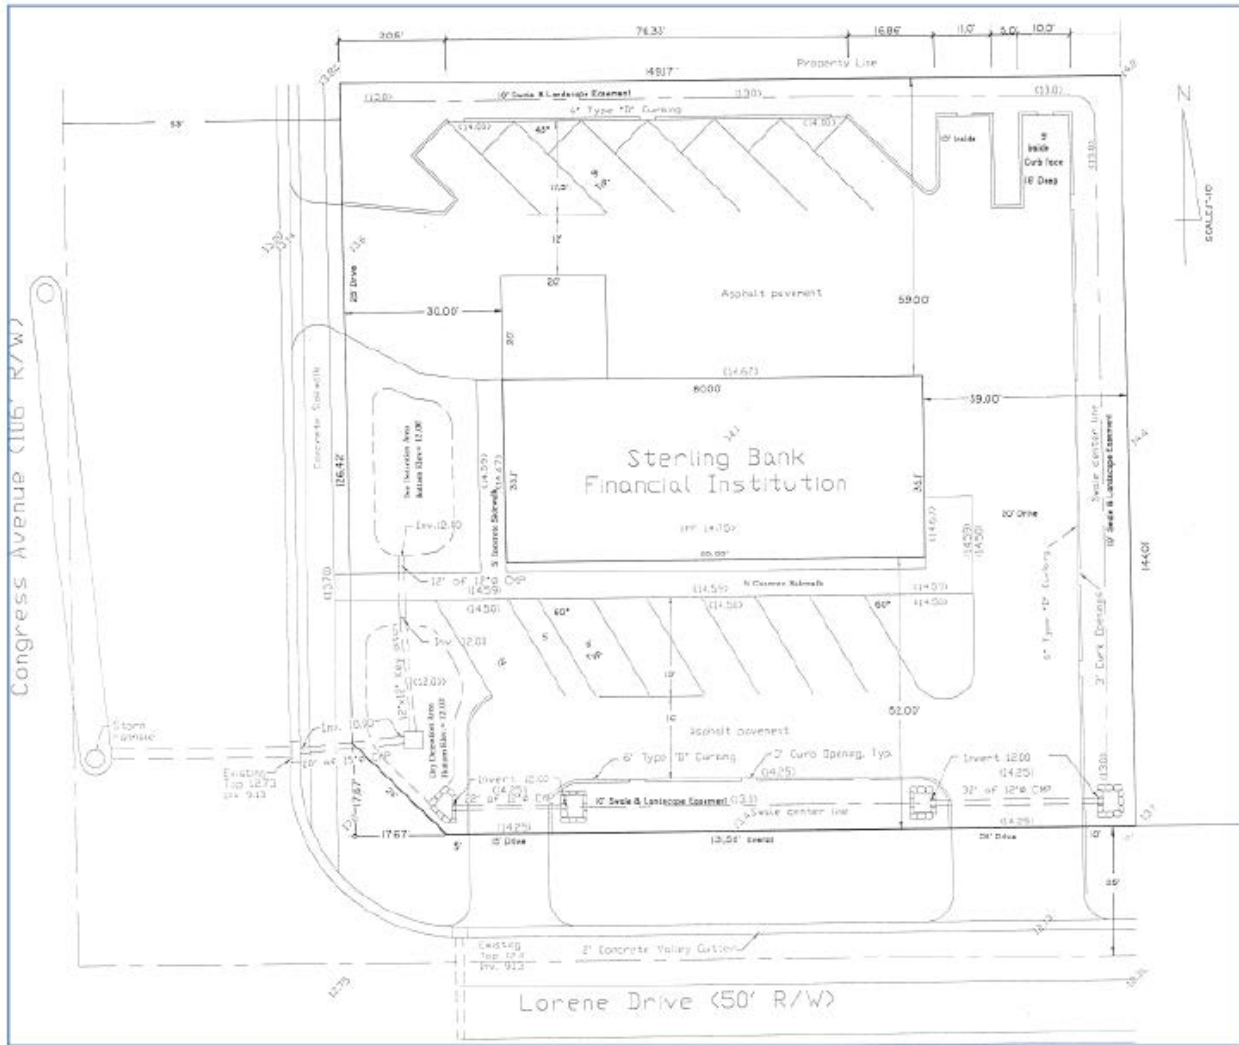

Congress Avenue (106' R/W)

Lorene Drive (50' R/W)

N
SCALE: 1"=10'